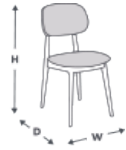

## REGENT SIDE CHAIR

CONTRACT DINING CHAIRS

### SPECIFICATIONS

**PRODUCT CODE:** 1110-0012

---

**DIMENSIONS (CM):**

**H:** 93    **D:** 62    **W:** 53    **SEAT HEIGHT:** 46

✓ **RIGATEST**

---

**RIGATEST**