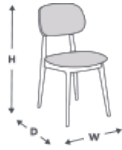

CLOVER SIDE CHAIR

TABLE PLACE CHAIRS

SPECIFICATIONS

PRODUCT CODE: 1110-0234

DIMENSIONS (CM):

H: 58 **D:** 50 **W:** 44.5 **SEAT HEIGHT:** 45

✓ **RIGATEST**

RIGATEST