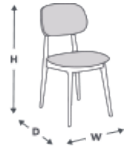

DUBAI SIDE CHAIR

CONTRACT DINING CHAIRS

SPECIFICATIONS

PRODUCT CODE: 1110-0189

DIMENSIONS (CM):

H: 82 **D:** 50 **W:** 46 **SEAT HEIGHT:** 48

✓ **RIGATEST**

RIGATEST