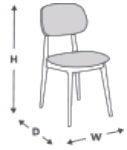

INTERNATIONAL

RITA SIDE CHAIR

CONTRACT DINING CHAIRS

CURVED BACK CHAIR Bring chic, modern style to your dining space with this curved back upholstered dining chair, Beech frame available in any of our stains. Contemporary and functional with stylish seats and back upholstery. Drawing on the elegance and attitude of classic design, the Rita Side Chair has a simplified profile with soft curves and flared legs. Upholstered in rich black leather, this curved back dining chair also adds a splash of sophisticated style to any decor. The clean silhouette wraps around your back to create an irresistible spot for enjoying a cosy chat. Manufactured from beech wood frame, this curved back dining chair features a curved back with upholstered seat and back, and four flared dowel legs. Upholstered in faux leather, the seat showcases detail seam stitching for a tailored touch, while foam cushioning provides comfort and support. Get in touch with us to discover more about this Rita Side Chair, the curved back upholstered dining chair at UHS International.

RITA SIDE CHAIR

CONTRACT DINING CHAIRS

SPECIFICATIONS

PRODUCT CODE: 1110-8154

DIMENSIONS (CM):

H: 78 **D:** 43 **W:** 47 **SEAT HEIGHT:** 46

✓ **RIGATEST**

RIGATEST