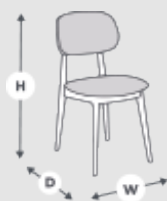

MONTY SIDE CHAIR

PRODUCT SHEET

WOOD DINING CHAIR WITH LEATHER SEAT

Faux leather wraps the Monty Chair softly cushioned seat and backrest. This wood dining chair with leather seat has a comfortable profile that gently tilts back and encourages relaxation.

Thoughtfully designed with a beech leg frame and simplified profile, this fabric seat dining chair has timeless style and will last for years.

The mid-century modern design of this chair is expressed through the clean lines and straight legs as well as the simple fabric upholstery. The open back gives this wooden dining chair an arty look and feels that will transpire to all other furniture in the room. This [Monty Side Chair](#) is perfect for any commercial decor.

[Visit us](#) to find out more about this wooden dining chair at UHS Group.

PRODUCT NAME:

MONTY SIDE CHAIR

PRODUCT CODE:

1108-0040

DIMENSIONS:

UHS UK
177 Brook Drive
Milton Park, Abingdon
OX14 4SD
SEAT HEIGHT: 48

81 CM

51 CM

46 CM

T: 0330 1222 400
E: info@uhs-group.com
www.uhs-group.com
© UHS Group 2018