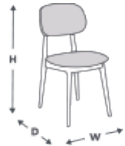

INTERNATIONAL

JETHRO SIDE CHAIR

STACKING CHAIRS

COMMERCIAL SIDE CHAIR The Jethro side chair is a study in simple commercial furniture. This bent plywood chair is available in a variety of wood stains or in solid colours and can even be upholstered to fit in with its environment. Whether it is functioning as a reliable café side chair or sat around a dining table for restaurant use the Jethro makes its mark. The Jethro café side chair is a popular choice for furnishing restaurants, cafes, lounges, bars and other high establishments. This cafe side chair is easy to clean, which is an important aspect when it comes to a business. This commercial side chair is designed to withstand the daily rigours in the hospitality industry. The simple design of this commercial café chair will not disappoint you. To customise this café side chair to your specification, give us a call today!

JETHRO SIDE CHAIR

STACKING CHAIRS

SPECIFICATIONS

PRODUCT CODE: 1108-0036

DIMENSIONS (CM):

H: 78 **D:** 48 **W:** 47 **SEAT HEIGHT:** 46

RIGATEST